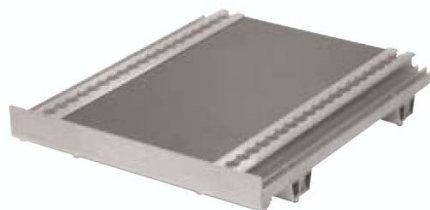

Welfare Bus Conversion

- Nissan Interstar conversion to Welfare Bus
- Choice of M1 or M2 seats depending upon seating capacity
- Choice of Wheelchair access either ramp or electric lift via rear or side
- Choice of side step either manual or electric
- Modular construction, easy replaced units in case of accident damage
- Fully trimmed Rear Saloon Area
- Choice of seat configuration
- Multiple Choice of wheelchair options
- Fully tracked floor available
- Seats folding against body side available
- ISO International Fix system for Child Seat Installation
- Mini-Bus Options available

Features

- For M1, M2 and M3 category vehicles.
- Guarantees seat belt anchorage complies with EU regulations.
- Eliminates the need for installers to carry out testing
- For use in Britain, Europe and anywhere that requires European standards.
- Cost effective and maintenance free
- Easy Installation
- Supplied with certification